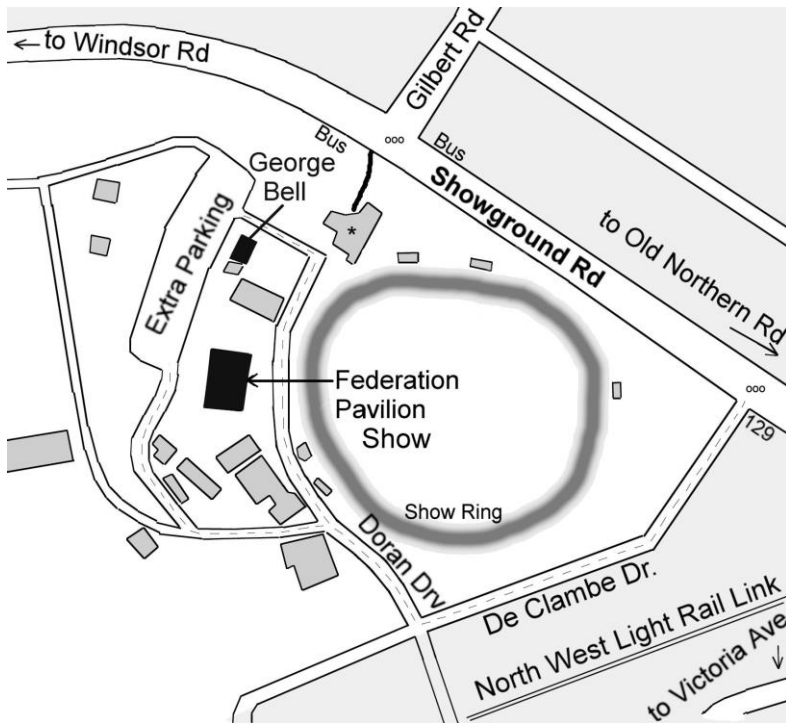

Bromeliad Society of Australia

Spring Show

Castle Hill Showground, 129 Showground Rd, Castle Hill
Showground Rd runs between Old Northern Rd, Castle Hill and Windsor Rd
on

Saturday 24th SEPT 2022 9am - 4pm

Bromeliad Society of Australia PO Box 340 Ryde NSW 2112 www.bromeliad.org.au

For future show notifications, please contact - show@bromeliad.org.au

- Always practice COVID SAFETY
- Hall is limited to 100 people. An early rush will be limited to 1/2 hour shopping at a time. Early birds do NOT get the best worms, our stalls are continuously re-stocked.
- Please avoid crowding, a mask is recommended.

2023 - Jan 14, Feb 11(AGM), March 4*, April 8, May 13,

May 20/21=Show, June 10.