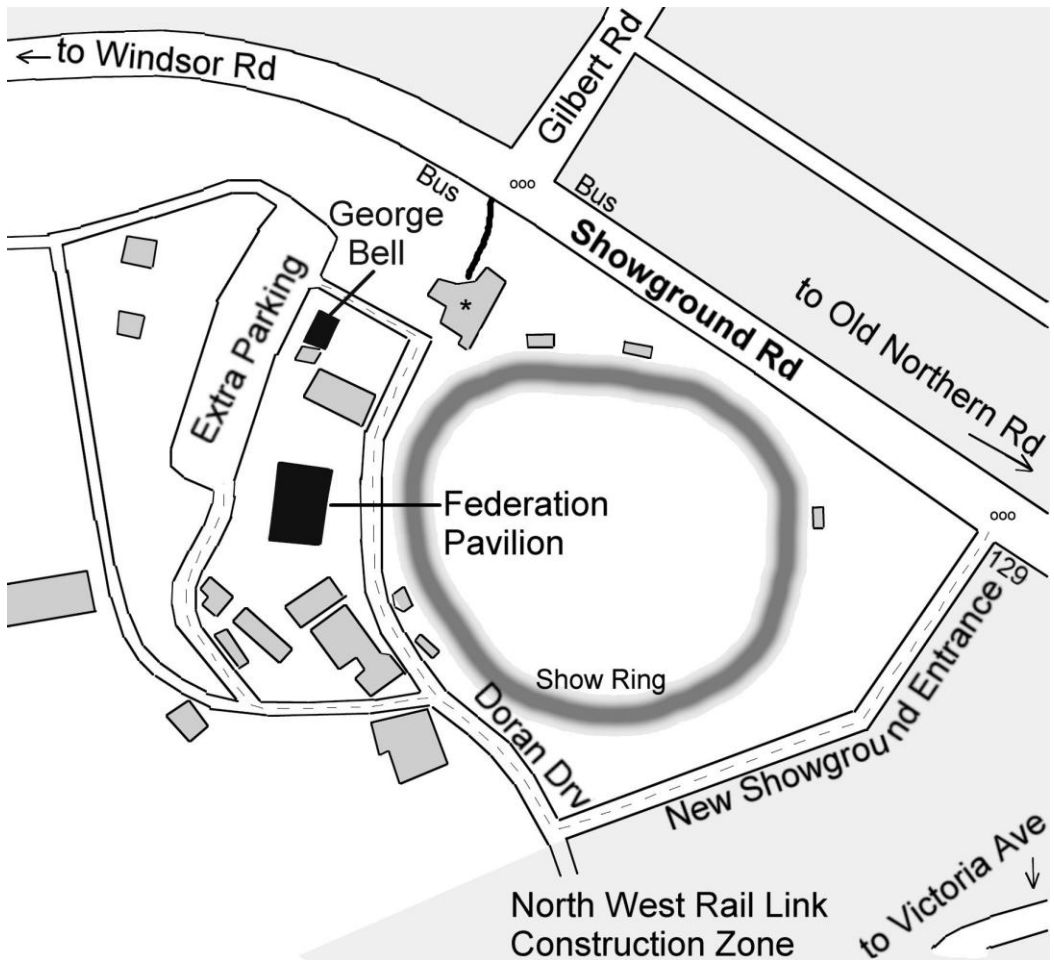

Bromeliad visitors are welcome at our regular monthly meetings, 2nd Saturday of **most*** months, from 12 noon.

Meetings include:

**Plant Sales – local, toughened, best prices and grower advice.
Raffles, Talks, Show & Tell, Literature, Materials, Local contacts.**

Castle Hill Growers Markets are also on 2nd Saturdays, morning until 12 noon.

2019 Meeting Dates: Visitors welcome. (* = in George Bell)
Jan 12*, Feb 9*, Mar 2(1st Sat), Apr 13, **May 11/12 Autumn Show**,
Jun 8, Jul 13, Aug 10, Sep 14*, Oct 12*, **Oct 26/27 Spring Show**,
Nov 9*, Dec 14