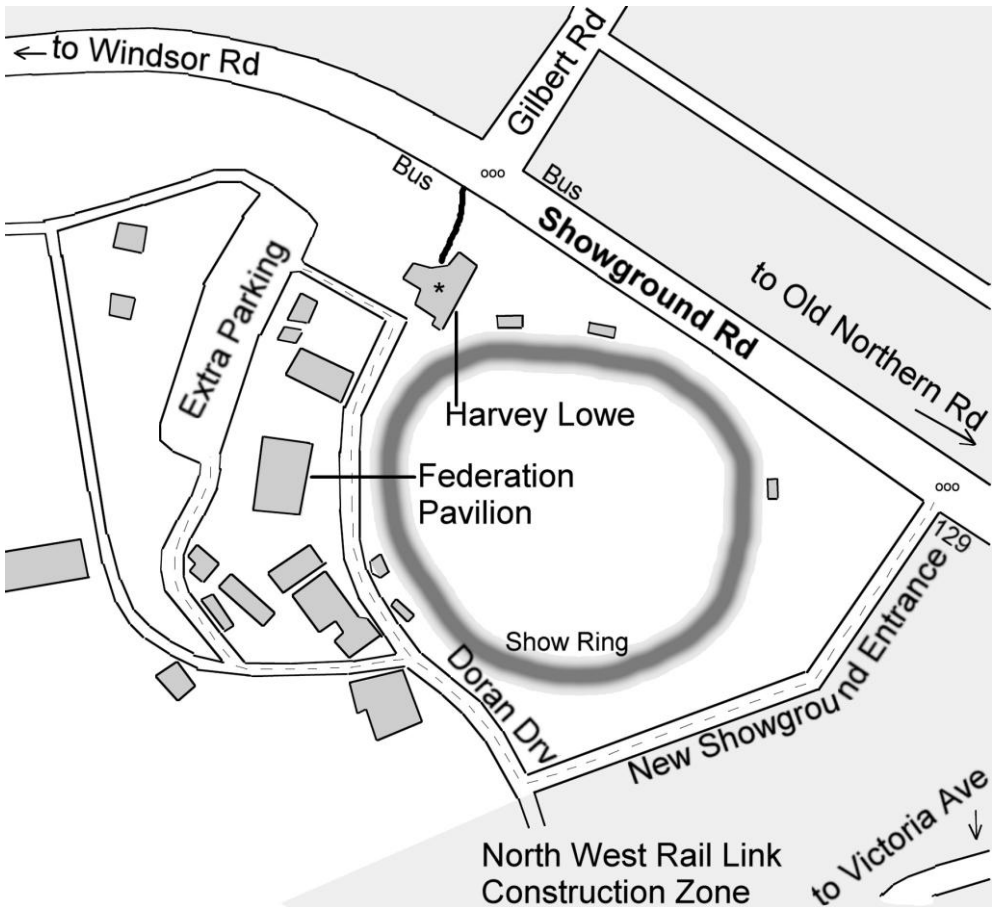

Ample Parking. More Show Space.

Bromeliad Displays

Plant Sales tables

Competitions

Literature

Information

Tea/Coffee

Advice

Continuous re-stock

Cash only

Showground Rd runs between Old Northern Rd, Castle Hill
and Windsor Rd, Norwest Business Park

Bromeliad Society of Australia PO Box 340 Ryde NSW 2112 www.bromeliad.org.au
Please tell us your email address for future notifications - show@bromeliad.org.au

Aug 12, Sep 9, Sep 23/24 Spring Show, Oct 14,

Nov 18(*3rd Saturday), Dec 9.