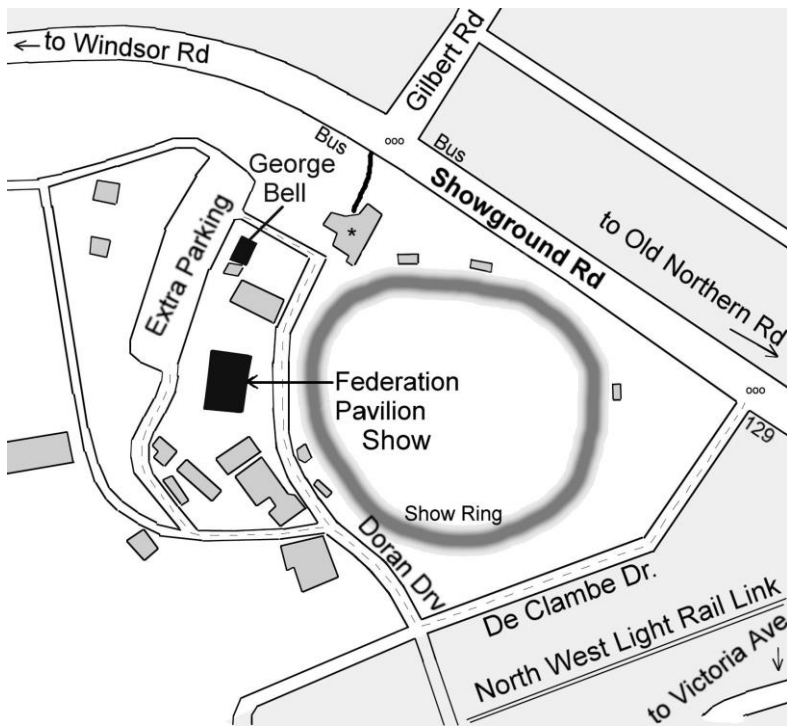

Bromeliad Society of Australia

Autumn Show

Castle Hill Showground, 129 Showground Rd, Castle Hill
Showground Rd runs between Old Northern Rd, Castle Hill and Windsor Rd
on

Saturday 3rd MAY 2025 9am - 4pm

For COVID 19 Safety – wear a Mask & get Vaccinated.

Bromeliad Society of Australia PO Box 340 Ryde NSW 2112 www.bromeliad.org.au
For future show email notifications, please contact - show@bromeliad.org.au

2025 - Jan 11, Feb 8, March 8, April 12, May 3/4 Show, May 10, June 14