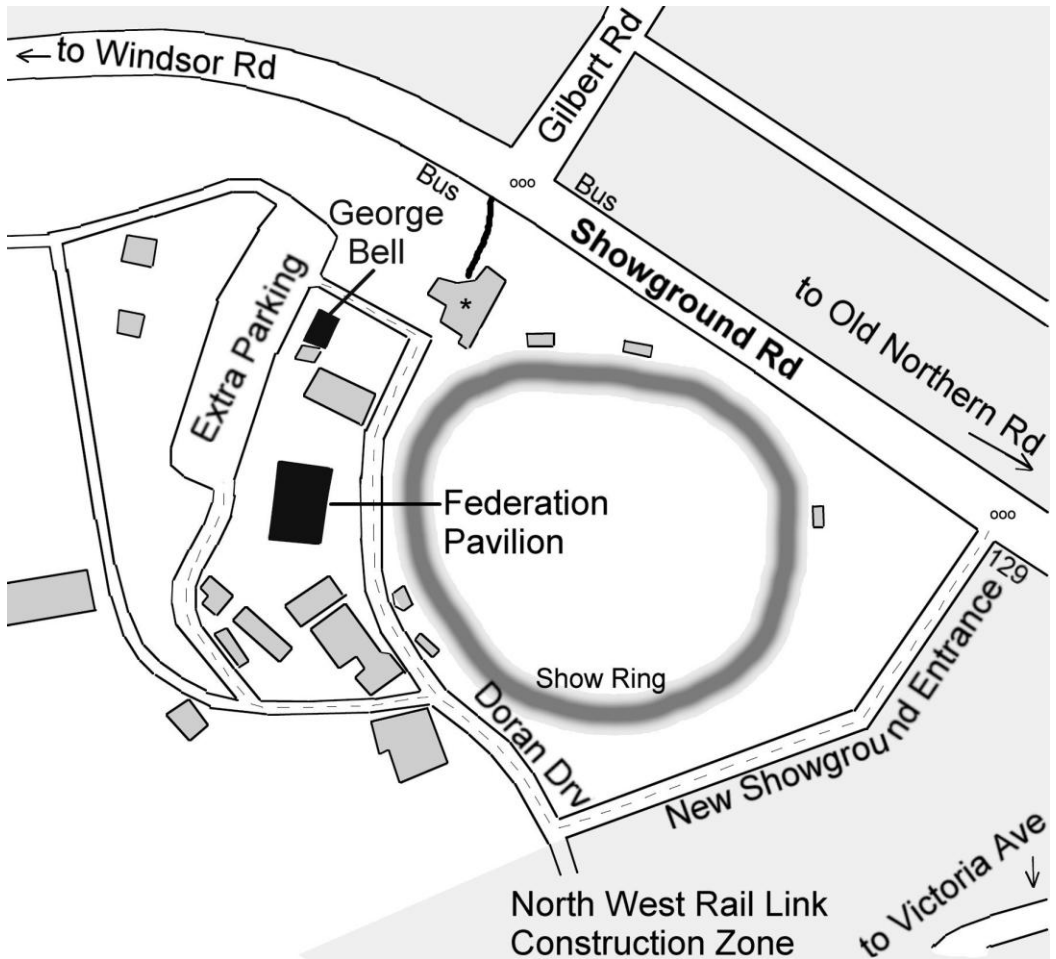

Bromeliad visitors are welcome at our regular monthly meetings, 2nd Saturday of **most*** months, from 12 noon.

Meetings include:

**Plant Sales – local, toughened, best prices and grower advice.
Raffles, Talks, Show & Tell, Literature, Materials, Local contacts.**

Castle Hill Growers Markets are also on 2nd Saturdays, morning until 12 noon.

2019 Meeting Dates: Visitors welcome. (* = in George Bell)
Jan 12*, Feb 9*, Mar 2(1st Sat), Apr 13, **May 11/12 Autumn Show**,
Jun 8, Jul 13, Aug 10, Sep 14*, Oct 12*, **Oct 26/27 Spring Show**,
Nov 9*, Dec 14