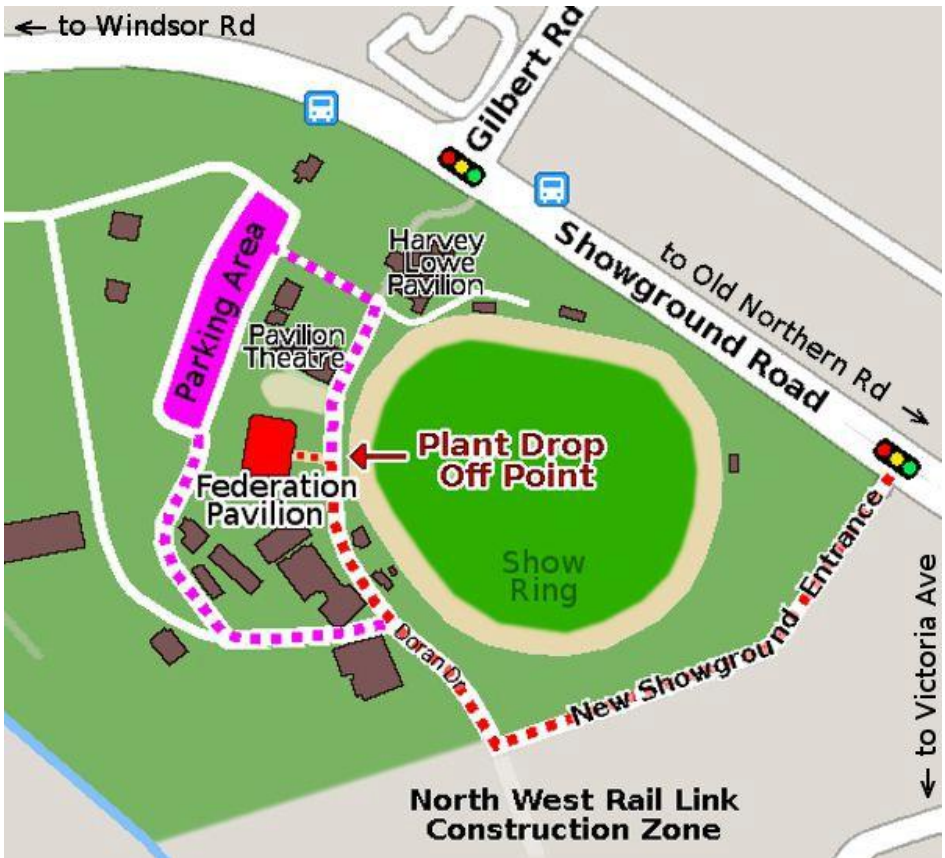

Ample Parking. More Show Space.

Bromeliad Displays

Plant Sales tables

Competitions

Literature

Information

Tea/Coffee

Advice

Continuous re-stock

No EFTPOS. Bring a box

Showground Rd runs between Old Northern Rd, Castle Hill
and Windsor Rd, Norwest Business Park

Bromeliad Society of Australia PO Box 340 Ryde NSW 2112 www.bromeliad.org.au
Please tell us your email address for future notifications - show@bromeliad.org.au